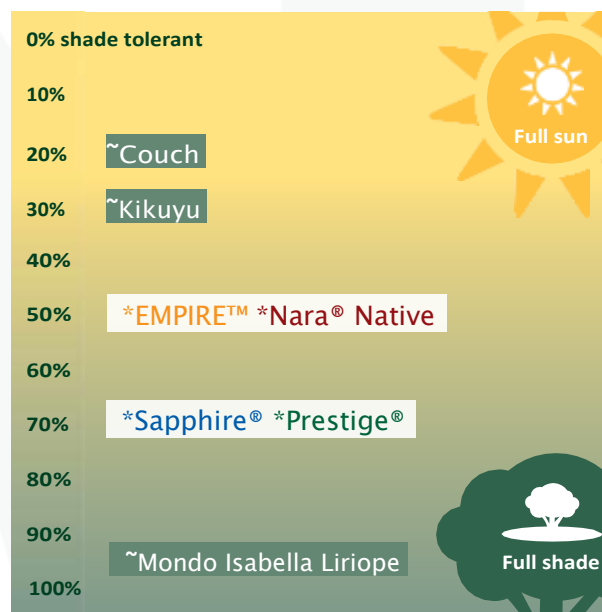

Appearance

- ☑ Darkest green year-round Soft
- ☑ to the touch and underfoot
- ☑ Broad leaf
- ☑ Dense growth
- ☑ A nice looking lawn

Features

- ☑ Durable and robust
- ☑ Excellent shade tolerance
- ☑ Very good recovery rate
- ☑ Solid weed resistance due to dense growth
- ☑ Low thatch

Climatic performance

- ☑ Grows in many parts of Australia
- ☑ Performs in heat and humidity
- ☑ Goes dormant in cold areas
- ☑ Drought tolerant

Environmental benefits

- ☑ Low water usage
- ☑ Reduced herbicide requirements

Version 1: 09_2018

**Darkest
green buffalo.**

myhometurf.com.au

myhometurf.com.au

myhometurf.com.au

The darkest green lawn on the street.

Maintenance

- ☑ Cut to 2.5cm-5cm in sun, or 5cm-7cm in shade
- ☑ Mow every 7-10 days in warmer months, and every 3-6 weeks in colder months
- ☑ Fertiliser is recommended twice a year: once in early April and once in September

Shade tolerance comparison...

**Shade tolerance in low wear conditions.
~Approximations based on typical performance of common varieties.*

Colour can be a top priority when choosing turf – and **Prestige® Buffalo** is the ultimate choice for lovers of dark green lawn. With its amazing winter colour and shade tolerance, **Prestige®** delivers year-round.